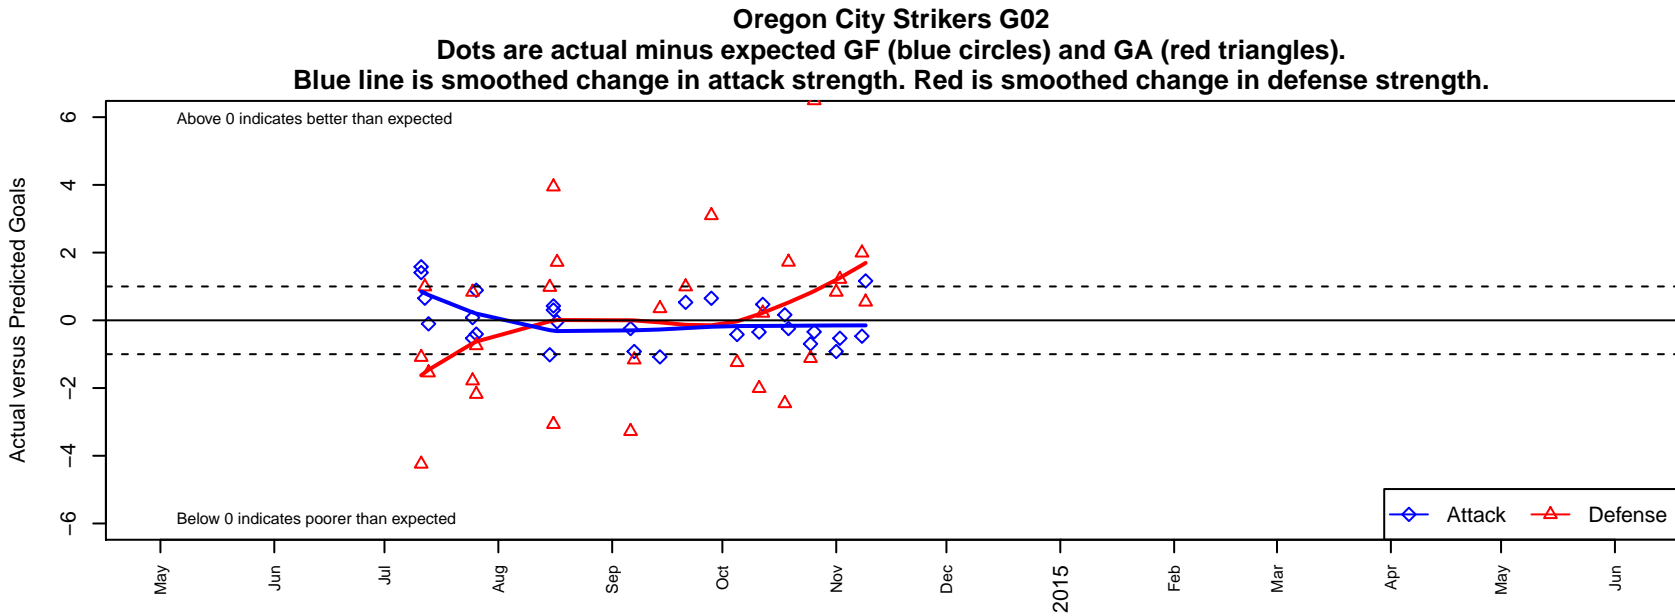

**attack and defense variance (black dot)
relative to other teams
and top 10 in region**

**attack and defense rating
relative to others at age
and all opponents in last 13 months**

Oregon City Strikers G02

, OR
G02 total strength=225
attack=0.15 defense=0.12
fall league = OPL 1st Div U12

alt names used:
Crossfire OR Oregon City SC Strikers
OC Strikers G02
Crossfire OR Oregon City SC Strikers
OREGON CITY STRIKERS (OR)
CROSSFIRE OCSCSTRIKERS

Venues played:
2014 PCU Summer Classic U12 Silver
2014 Oswego Nike Cup Bronze U12
2014 Mt Hood Challenge U12
2014 OPL First Division U12
2014 Directors Cup OPL Silver U12